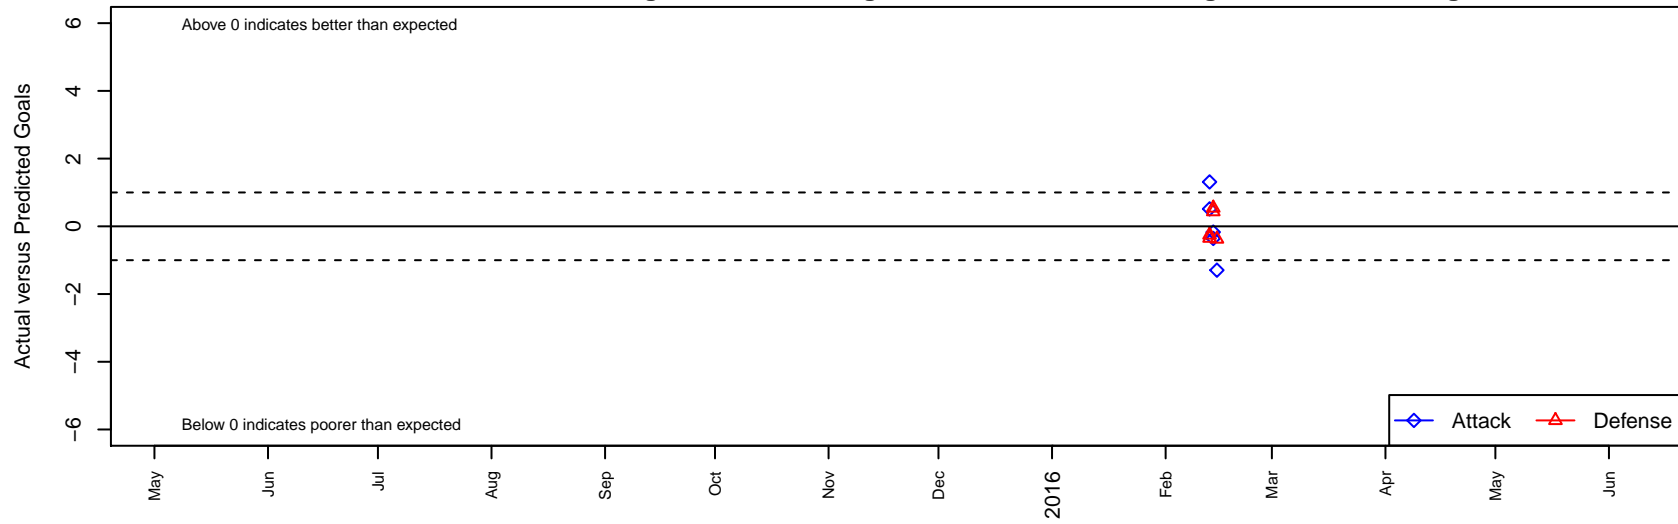

# FC Juarex Bravos El Paso Academy B97

alt names used:

Venues played:

, TXS

B97 total strength=2055

attack=113.04 defense=52.91

2015 Vegas Mayors Showcase Chapman Auto

**FC Juarex Bravos El Paso Academy B97**  
Dots are actual minus expected GF (blue circles) and GA (red triangles).  
Blue line is smoothed change in attack strength. Red is smoothed change in defense strength.